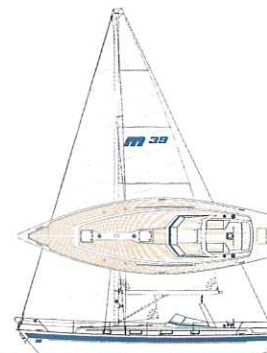

# The Malö Classic Line

Depicted: The Malö 45 Classic

For the classic yacht aficionado, Malö offers, as an alternative to the standard 36, 39 and 45FT models, a handsome reverse sheer transom, which offers extra deck and locker space.

The Malö Classic Line:

Malö 45

Malö 39

Malö 36