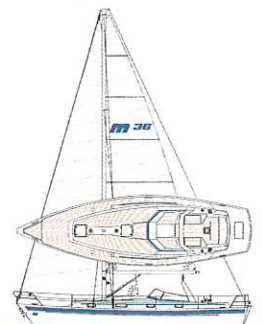

# The Malö Classic Line

Depicted: The Malö 45 Classic

For the classic yacht aficionado, Malö offers, as an alternative to the standard 36, 39 and 45FT models, a handsome reverse sheer transom, which offers extra deck and locker space.

The Malö Classic Line:

Malö 45

Malö 39

Malö 36