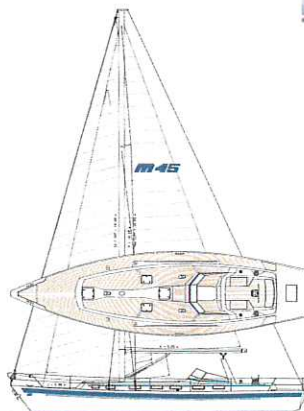

# The Malö Classic Line

Depicted: The Malö 45 Classic

For the classic yacht aficionado, Malö offers, as an alternative to the standard 36, 39 and 45FT models, a handsome reverse sheer transom, which offers extra deck and locker space.

The Malö Classic Line:

Malö 45

Malö 39

Malö 36